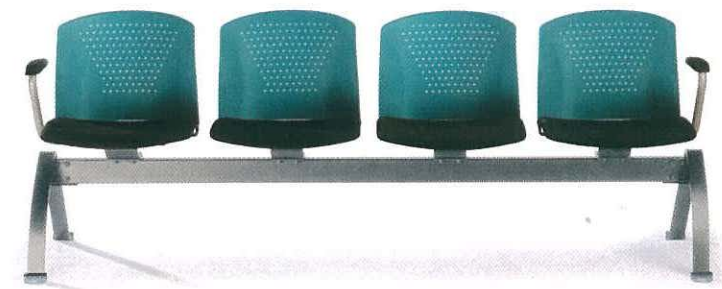

• CL 2304 - EFA