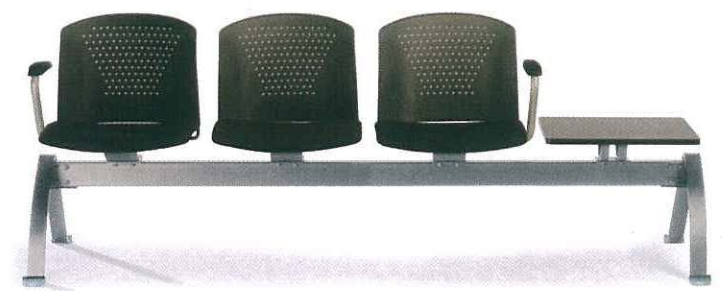

• CL 2303T - EFA