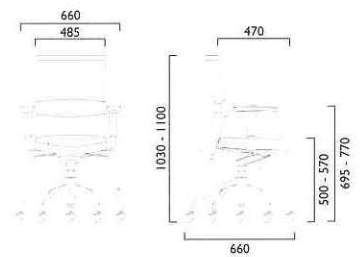

An innovative type of height adjustable lumbar support provides additional comfort and relief to the body in every seated position.

Armrest height can be adjusted to suit each individual needs.

Armrest support with 60mm height adjustments.

Armrest can be rotated to accommodate optimum arm support.

Mesh

o f f i c e s e a t i n g

■ GS 2110AN 22T2

■ GS 2110AN 22H2

■ GS 2111AN 22T2

■ GS 2111AN 22H2

■ CAC 2115AN