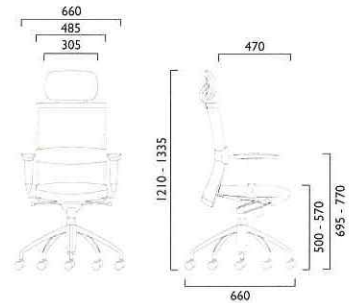

An innovative type of height adjustable lumbar support provides additional comfort and relief to the body in every seated position.

Armrest height can be adjusted to suit each individual needs.

Armrest support with 60mm height adjustments.

Armrest can be rotated to accommodate optimum arm support.

Mesh

o f f i c e s e a t i n g

■ GS 2110AN 22T2

■ GS 2110AN 22H2

■ GS 2111AN 22T2

■ GS 2111AN 22H2

■ CAC 2115AN