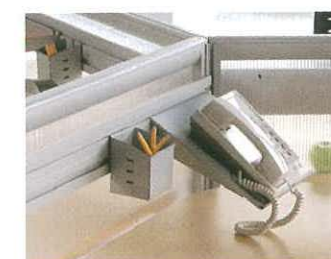

A wide variety of accessories elements.